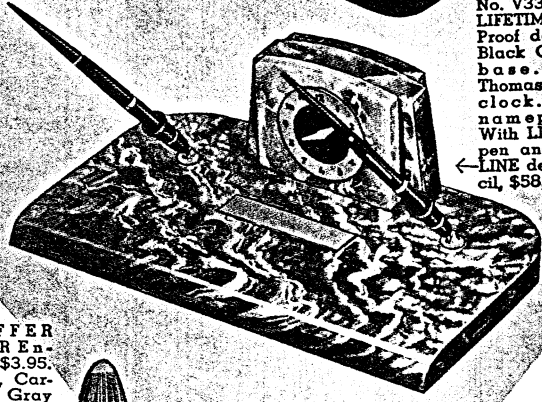

No. V339 - 581 LIFETIME Dry-Proof desk set. Black Carrara base. Seth Thomas 8-day clock. Gold nameplate. With LIFETIME pen and FINELINE desk pencil, $58.00.

SHEAFFER JUNIOR Ensemble, $3.95. In Black, Carmine, or Gray Pearl. Real Quality at low price.

FOR SPECIAL PRESENTATIONS: The MASTERPIECE models and the HONOR pen are the FINEST examples of pen craftsmanship. Special Honor Insignia may be engraved on MASTERPIECE models. Not merely tokens, but fine articles for daily usefulness. Recipient's name and other desired data may be engraved on cap. HONOR MASTERPIECE Ensemble, $150.00.

The TUCKAWAY pen, illustrated at lower right, is the ideal extra pen. Tucks away into vest pocket, side pocket, or lady's purse. Cap and barrel sections are 14K gold-filled. White Dot LIFETIME — guaranteed to serve for life.

MASTERPIECE Ensemble, $125.00. **LADY MASTERPIECE** Ensemble, $100.00. Barrels and caps of genuine 14K gold.

AUTOGRAPH Ensemble. Genuine 14K gold clips, bands, points, and pencil tips. Recipient's signature can be engraved in facsimile on the wide gold band. Ensembles, $35.00 and $25.00. Black color only.

TUCKAWAY LIFETIME pen, $12.00. Meets U. S. Service requirements.